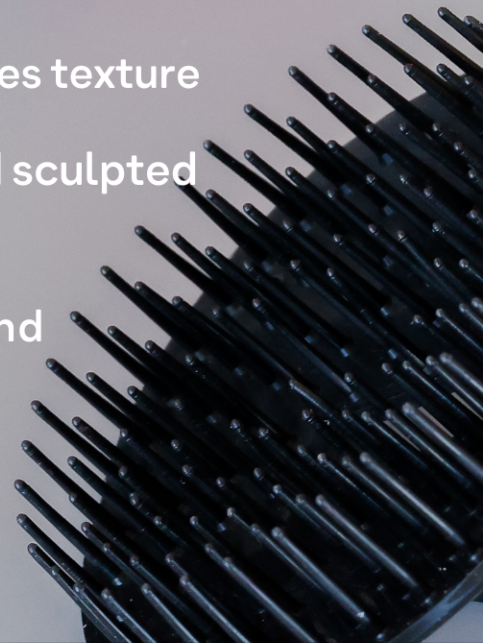

New Styling Putty

— Enhances texture

— Molded and sculpted looks

— Provides color and heat protection

— Delivers firm hold and a matte finish

colorproof.com @colorproofhair